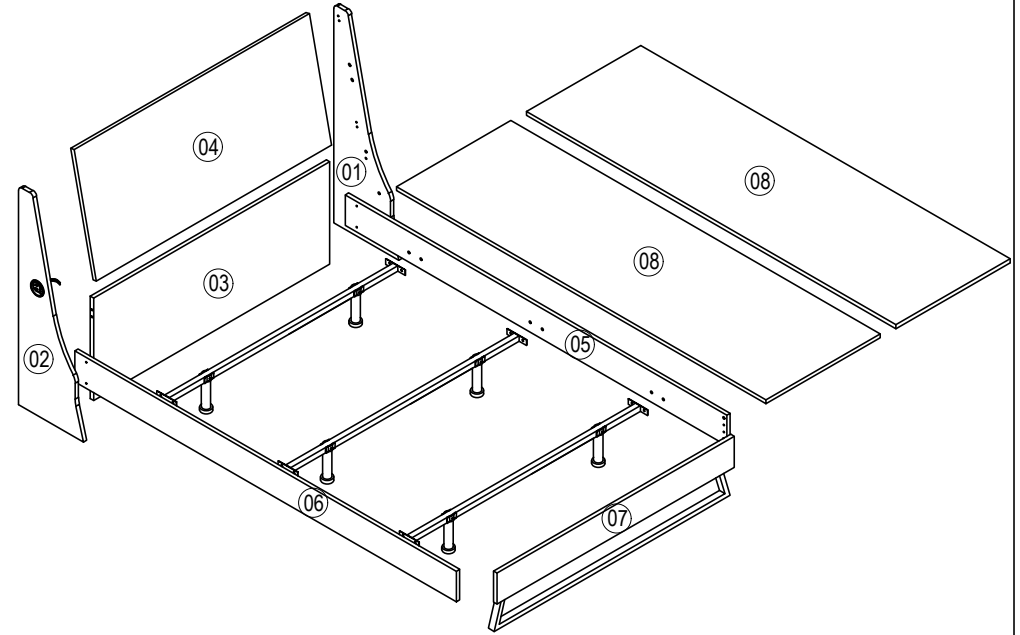

PARÇA LİSTESİ PARTS LIST

FR-002

NO	ADET/PCS	NO	ADET/PCS	NO	ADET/PCS
01	1				
02	1				
03	1				
04	1				
05	1				
06	1				
07	1				
08	2				

YEDEK PARÇA SİPARİŞLERİNİ RESME BAKARAK PARÇA NUMARASINA GÖRE VERİNİZ
PLEASE ORDER THE SPARE PARTS ACCORDING TO THE REFERENCE NUMBER ON THE DRAWING