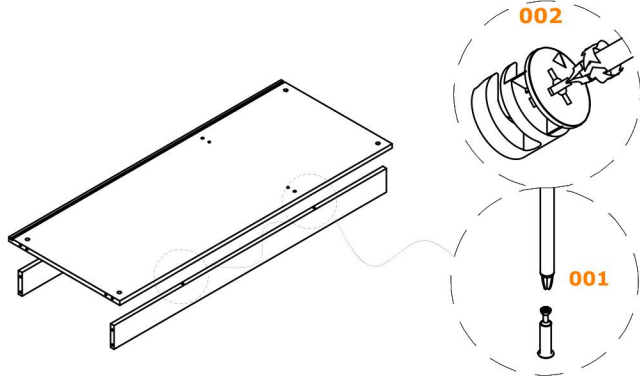

INSTALLATION STEPS