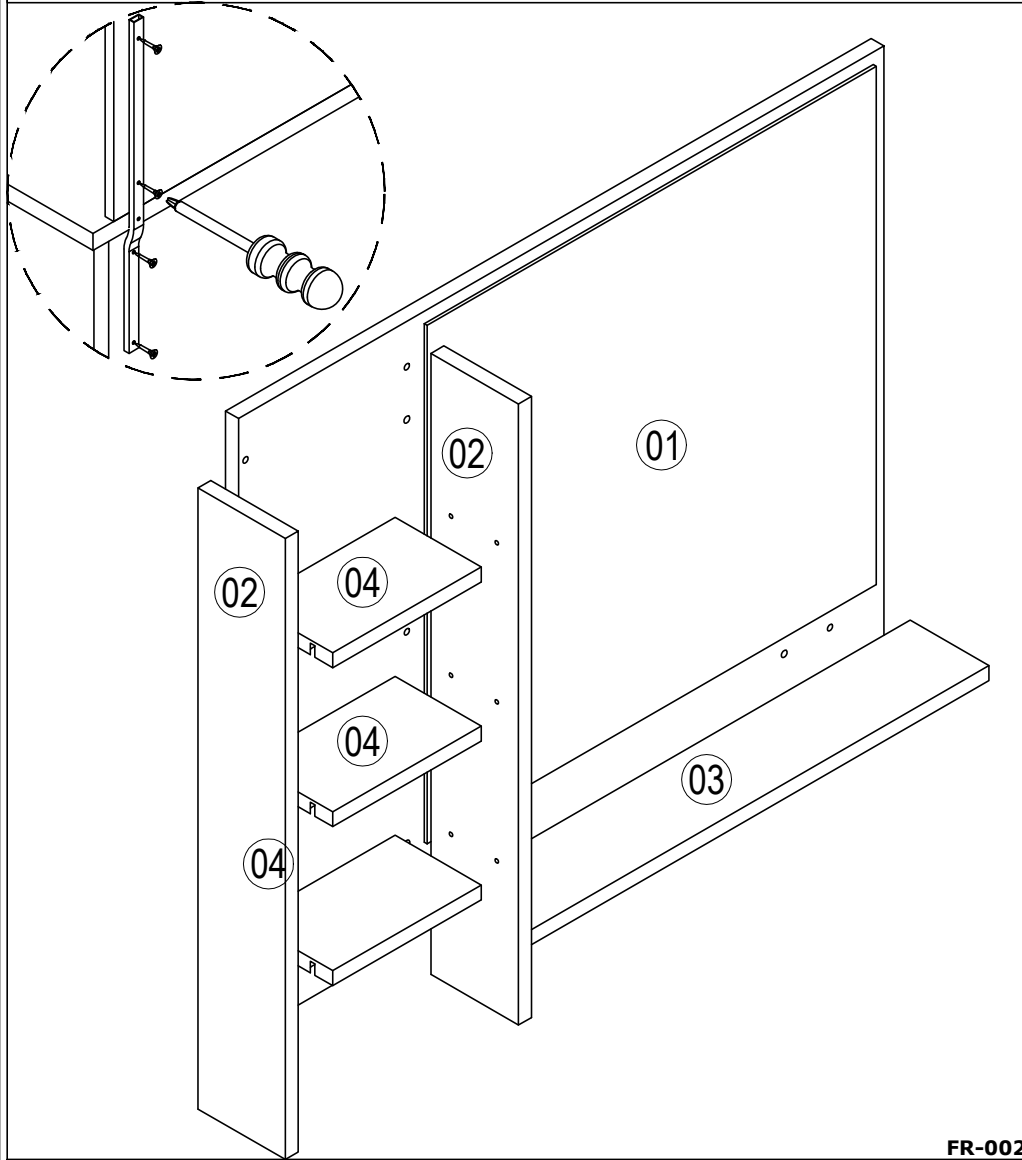

Tivoli spiegel met schappen

FR-002

NO	ADET/PCS	NO	ADET/PCS	NO	ADET/PCS
01	1				
02	2				
03	1				
04	3				

YEDEK PARÇA SİPARİŞLERİNİ RESME BAKARAK PARÇA NUMARASINA GÖRE VERİNİZ
PLEASE ORDER THE SPARE PARTS ACCORDING TO THE REFERENCE NUMBER ON THE DRAWING