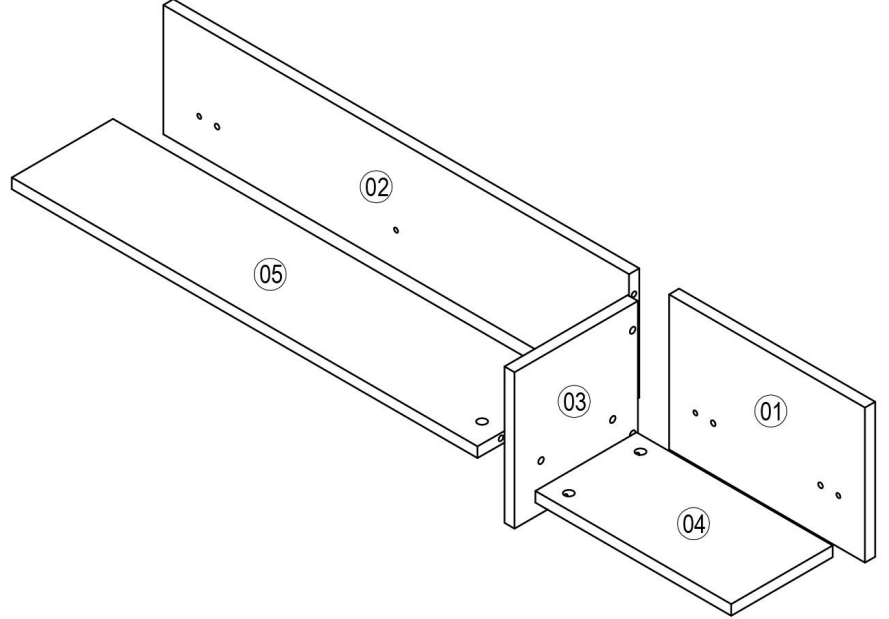

PARTS LIST

FR-002

NO	ADET/PCS	NO	ADET/PCS	NO	ADET/PCS
01	1				
02	1				
03	1				
04	1				
05	1